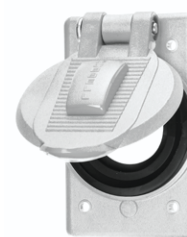

## Electric Fishing Reel Devices

Hubbell has a DC rated electrical system designed specifically for larger electric fishing reel systems. Up until now, larger electric fishing reel systems typically utilized conventional 30 Amp AC rated devices since an appropriately rated DC system was not available.

The system features a corrosion-resistant plug, connector body and receptacle and can be used along with a Hubbell outlet box and weatherproof cover plate to complete the installation. These devices are all rated at 28 Volt DC and applicable for all 12, 24 and 32 Volt DC fishing reel systems. The devices are UL listed and CSA certified. All devices are made of high-visibility yellow nylon that is impact resistant and UV stabilized for longer life. Also, the contacts are nickel plated for corrosion resistance.

### 30A 28V DC Rated Devices

Description	Catalog Number
Yellow locking single receptacle with abuse-resistant face. Can be mounted in Hubbell box HBL6083 and used with HBL74CM25WOA weatherproof plate.	<b>HBL328DCR</b>
Same as HBL328DCR except white in color.	<b>HBL328DCRW</b>
Yellow locking plug has rugged nylon housing and rear dust seal to keep dust and foreign matter out.	<b>HBL328DCP</b>
Same as HBL328DCP except white in color.	<b>HBL328DCPW</b>
Yellow locking connector body has rugged, nylon housing and rear dust seal to keep dust and foreign matter out.	<b>HBL328DCC</b>

HBL328DCC

HBL60CM83A

HBL6080OS

HBL74CM25WOA

HBL74CM25WOAW

Note: See page 50 for 55° angle adapters and additional accessories.